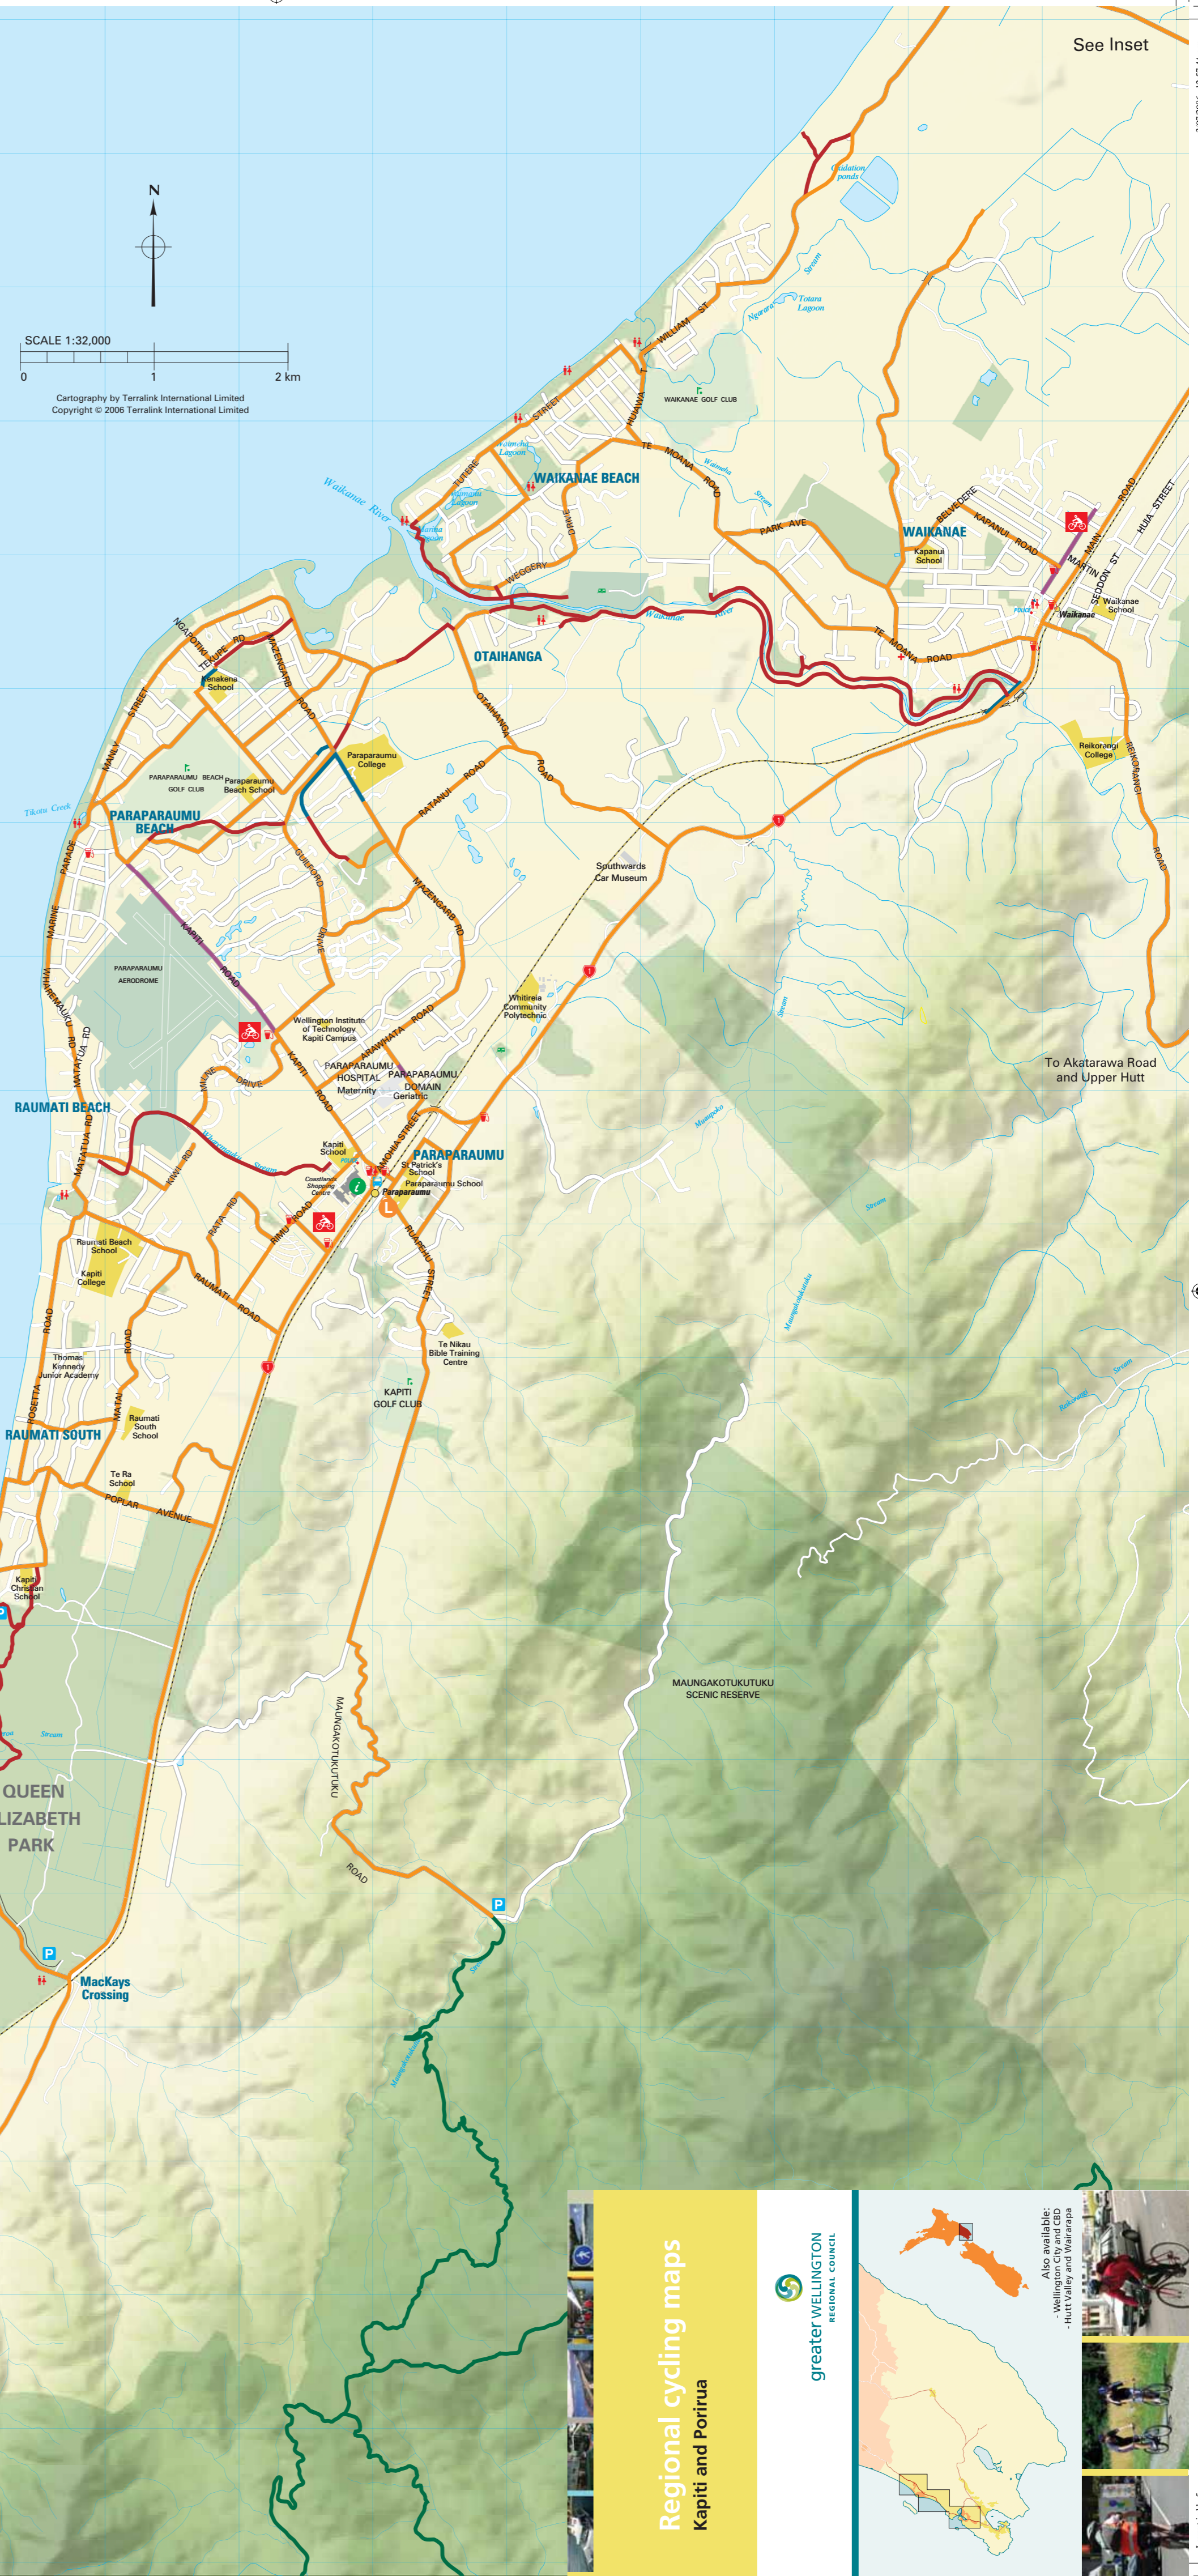

Regional cycling maps
Kapiti and Porirua