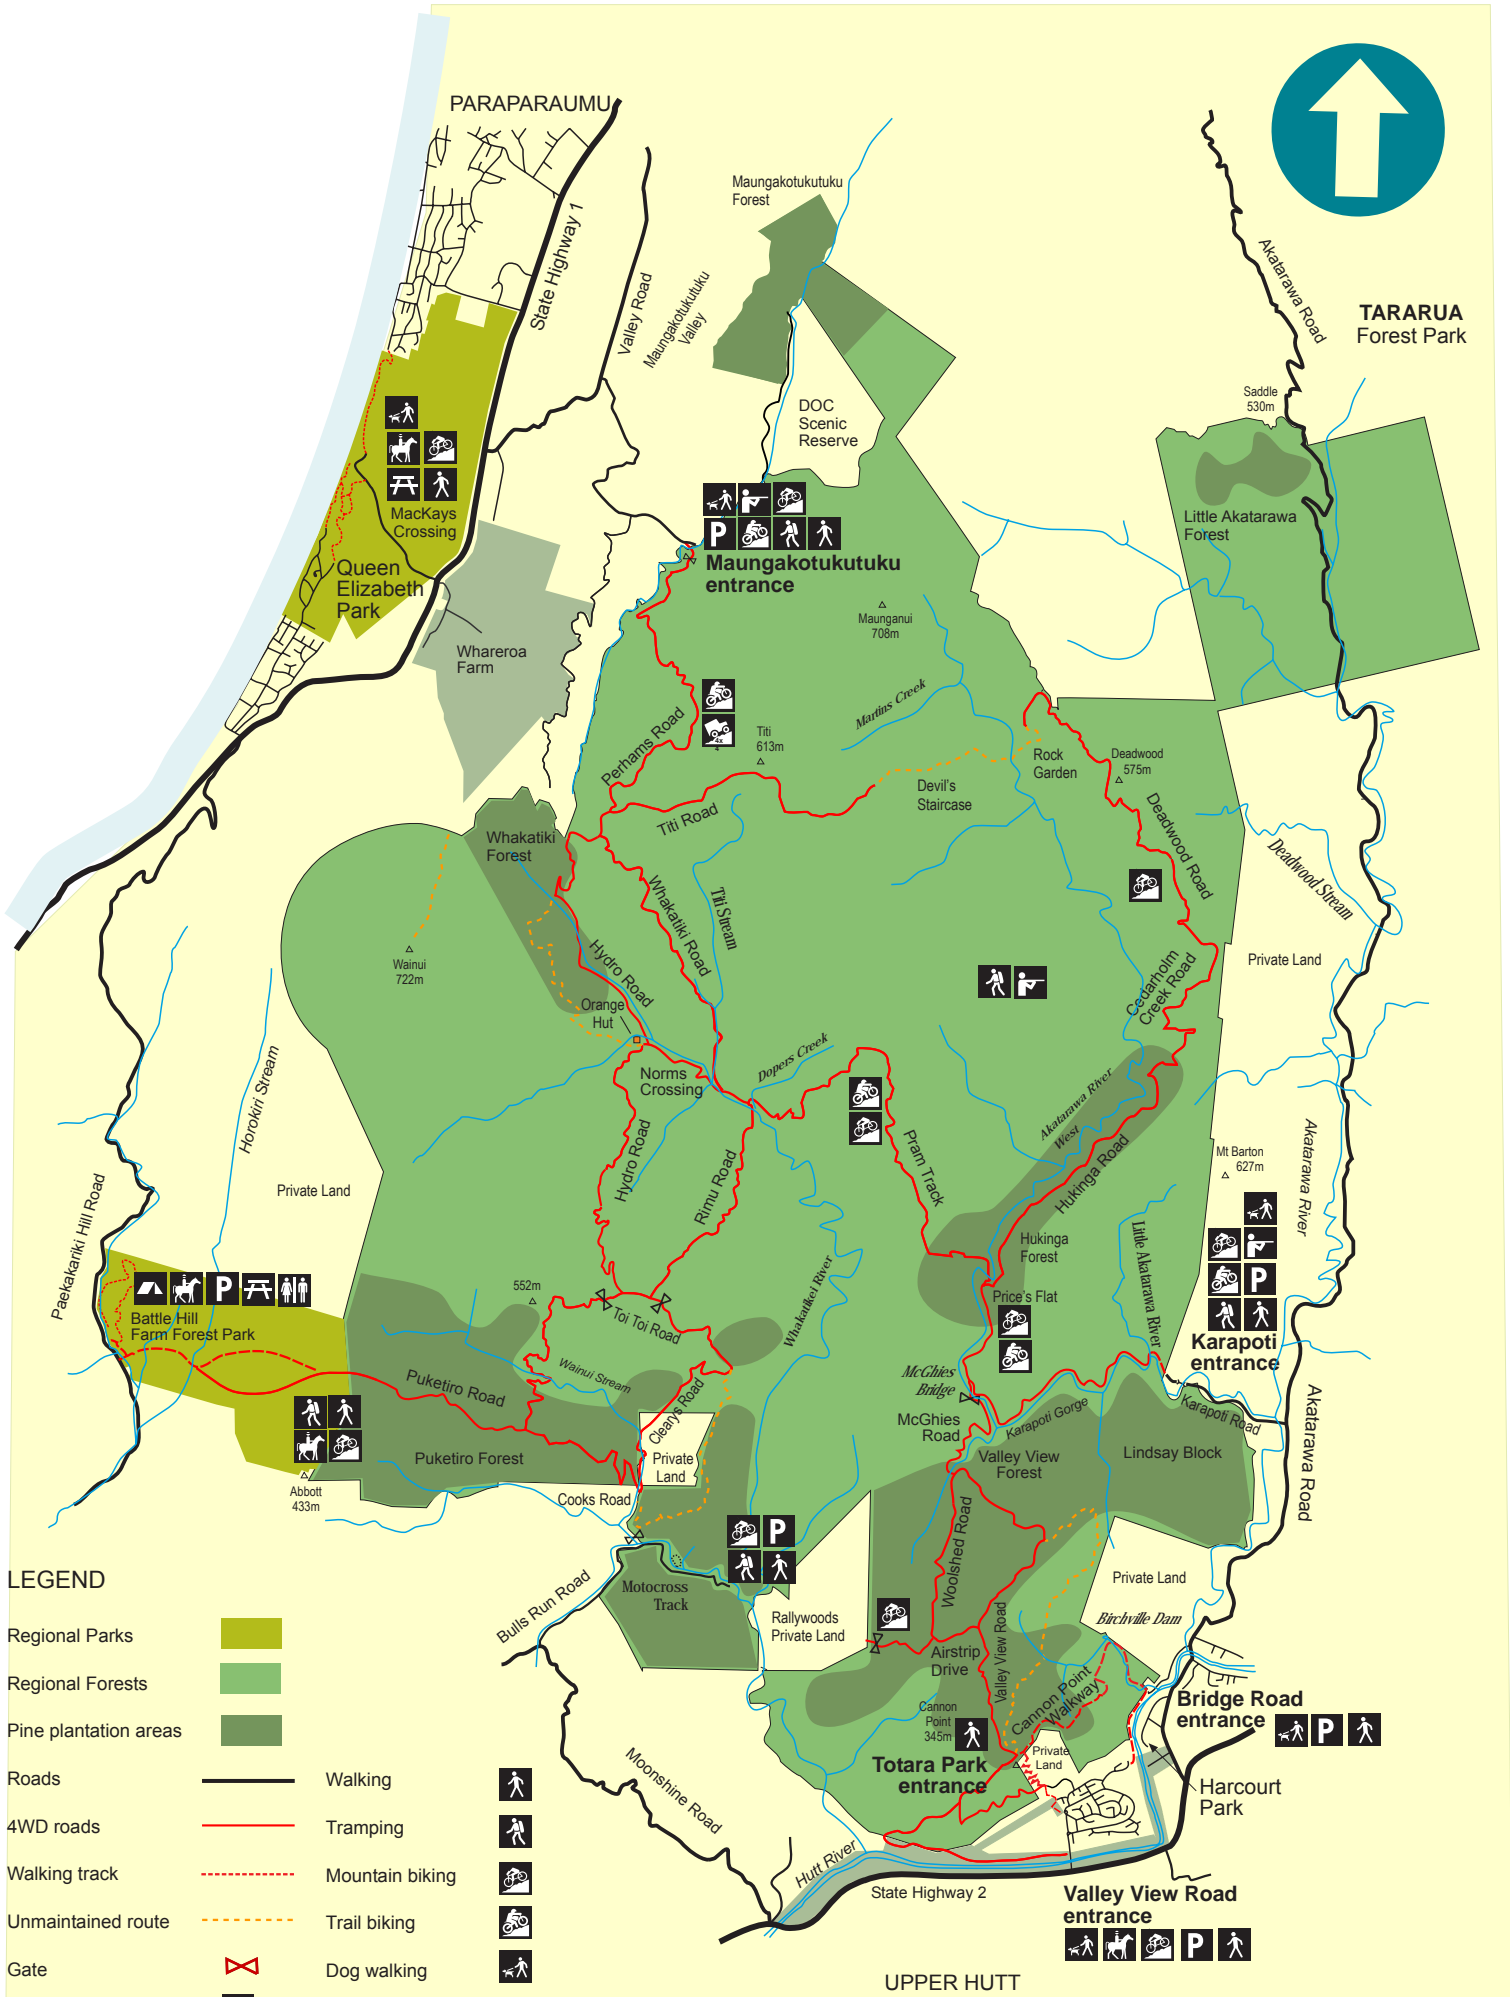

TARARUA Forest Park

PARAPARAUMU

LEGEND

- Regional Parks
- Regional Forests
- Pine plantation areas
- Roads
- 4WD roads
- Walking track
- Unmaintained route
- Gate
- Parking
- Toilets
- Information
- Walking
- Tramping
- Mountain biking
- Trail biking
- Dog walking
- Horse riding
- Hunting
- Camping

UPPER HUTT

# Akatarawa Forest